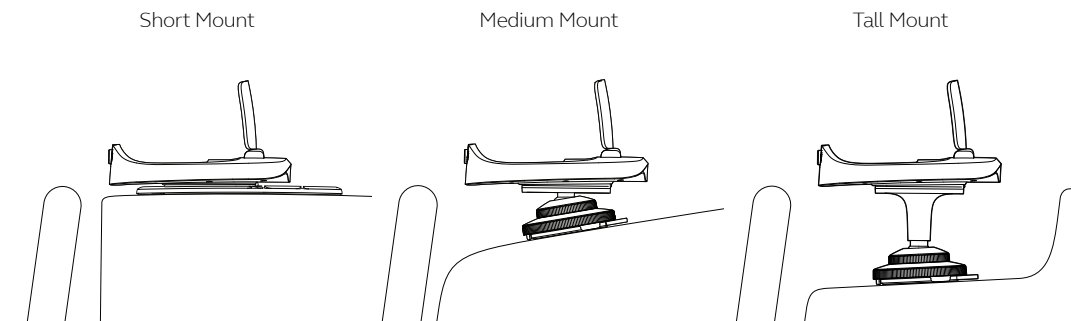

Install Navdy Step-By-Step

Watch the setup video in the Navdy app or at navdy.com/support. Follow along using the Short Mount Setup guide.

You'll learn how to:

- Place the mount on your dashboard
- Find the best position for the lens
- Install the Dial on your steering wheel
- Connect the power cable

Enjoy Driving Again

Make sure that Navdy is in the best position to safely show you information while you're driving.

For questions or help, visit navdy.com/support.

Understanding Mounts

The mount holds Navdy in the best position to safely show you information while you're driving. There are three mount sizes in the Navdy box. Most people can successfully install Navdy with the short mount, so try it first.