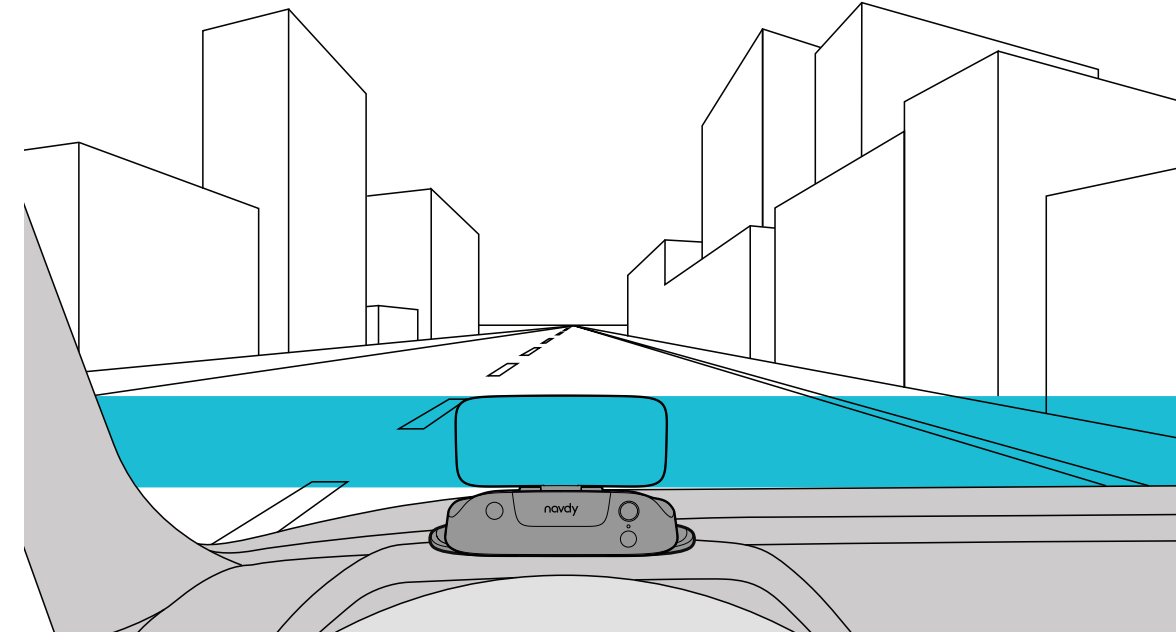

Navy Overview

Getting to Know Your Navdy

Best Lens Position

What's Next

Download the App

Download the Navdy app for your phone. Personalize it with your details to get the most out of features like navigation, call control, and messaging.

Install Navdy Step-By-Step

Watch the setup video in the Navdy app or at navdy.com/support. Follow along using the Short Mount Setup guide.

You'll learn how to:

- Place the mount on your dashboard
- Find the best position for the lens
- Install the Dial on your steering wheel
- Connect the power cable

Enjoy Driving Again

Make sure that Navdy is in the best position to safely show you information while you're driving.

For questions or help, visit navdy.com/support.

Understanding Mounts

The mount holds Navdy in the best position to safely show you information while you're driving. There are three mount sizes in the Navdy box. Most people can successfully install Navdy with the short mount, so try it first.