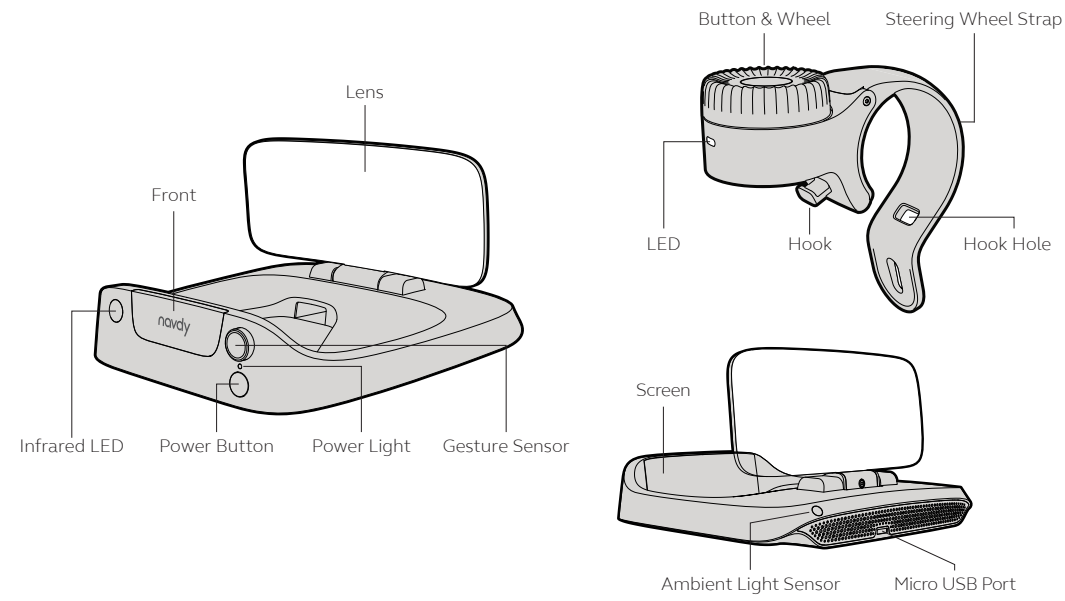

Getting to Know Your Navdy