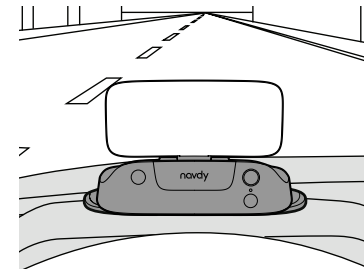

Navy Overview

Getting to Know Your Navdy

Best Lens Position

What's Next

Download the App

Download the Navdy app for your phone. Personalize it with your details to get the most out of features like navigation, call control, and messaging.

Install Navdy Step-By-Step

Watch the setup video in the Navdy app or at navdy.com/support. Follow along using the Short Mount Setup guide.

You'll learn how to:

- Place the mount on your dashboard
- Find the best position for the lens
- Install the Dial on your steering wheel
- Connect the power cable

Enjoy Driving Again

Make sure that Navdy is in the best position to safely show you information while you're driving.

For questions or help, visit navdy.com/support.

Understanding Mounts

The mount holds Navdy in the best position to safely show you information while you're driving. There are three mount sizes in the Navdy box. Most people can successfully install Navdy with the short mount, so try it first.