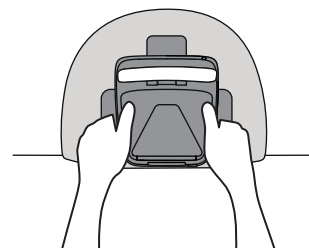

Navy Overview

Getting to Know Your Navdy

Best Lens Position

What's Next

Download the App

Download the Navdy app for your phone. Personalize it with your details to get the most out of features like navigation, call control, and messaging.

Install Navdy Step-By-Step

Watch the setup video in the Navdy app or at navdy.com/support. Follow along using the Short Mount Setup guide.

You'll learn how to:

- Place the mount on your dashboard
- Find the best position for the lens
- Install the Dial on your steering wheel
- Connect the power cable

Enjoy Driving Again

Make sure that Navdy is in the best position to safely show you information while you're driving.

For questions or help, visit navdy.com/support.

Understanding Mounts

The mount holds Navdy in the best position to safely show you information while you're driving. There are three mount sizes in the Navdy box. Most people can successfully install Navdy with the short mount, so try it first.