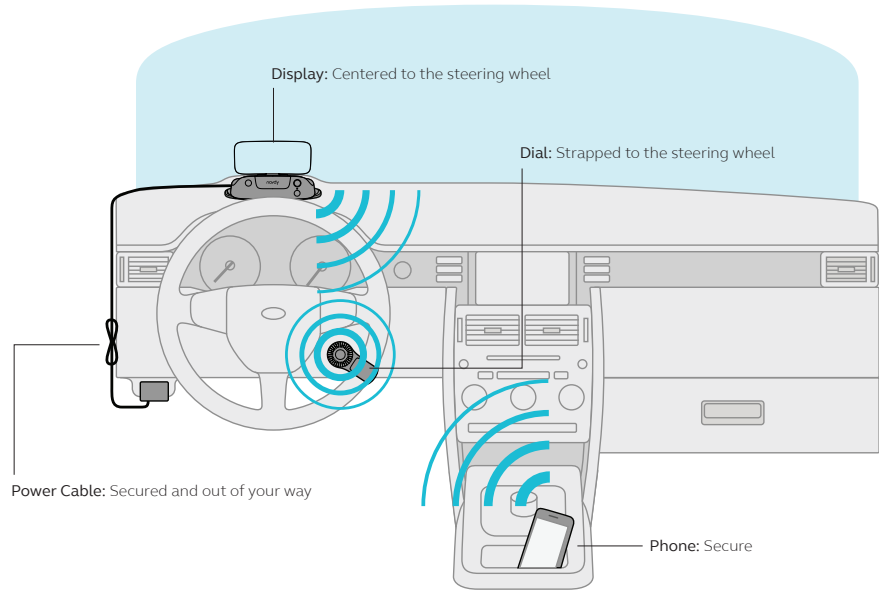

Navy Overview

Getting to Know Your Navdy

Best Lens Position

What's Next

Download the App

Download the Navdy app for your phone. Personalize it with your details to get the most out of features like navigation, call control, and messaging.

Install Navdy Step-By-Step

Watch the setup video in the Navdy app or at navdy.com/support. Follow along using the Short Mount Setup guide.

You'll learn how to:

- Place the mount on your dashboard
- Find the best position for the lens
- Install the Dial on your steering wheel
- Connect the power cable

Enjoy Driving Again

Make sure that Navdy is in the best position to safely show you information while you're driving.

For questions or help, visit navdy.com/support.

Understanding Mounts

The mount holds Navdy in the best position to safely show you information while you're driving. There are three mount sizes in the Navdy box. Most people can successfully install Navdy with the short mount, so try it first.